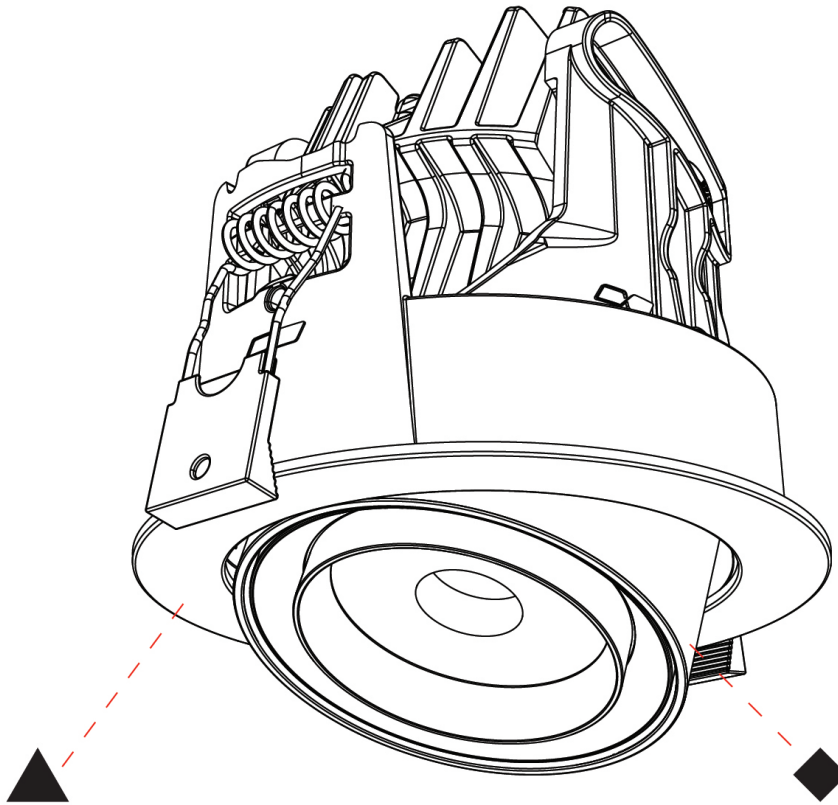

CENTRIQ ROUND FLEX ADJUSTABLE RECESSED

A35981-

PROJECT

TYPE

SPECIFIER

QUANTITY

DATE